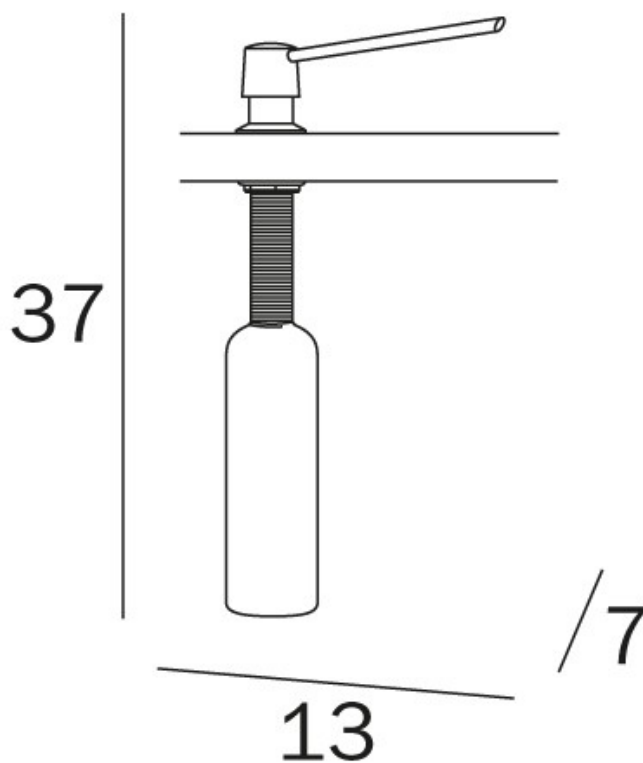

**HOTELLERIE
IN BENCH SOAP DISPENSER**
(Chrome - A0407A)

Bottle capacity 750mm
Hole cut out required 30mm

Proudly imported and distributed by
Gro Agencies Pty Ltd
Unit 2 / 37 Howe St, Osborne Park, WA, 6017
P 08 9446 3288 E info@groagencies.com.au W www.groagencies.com.au